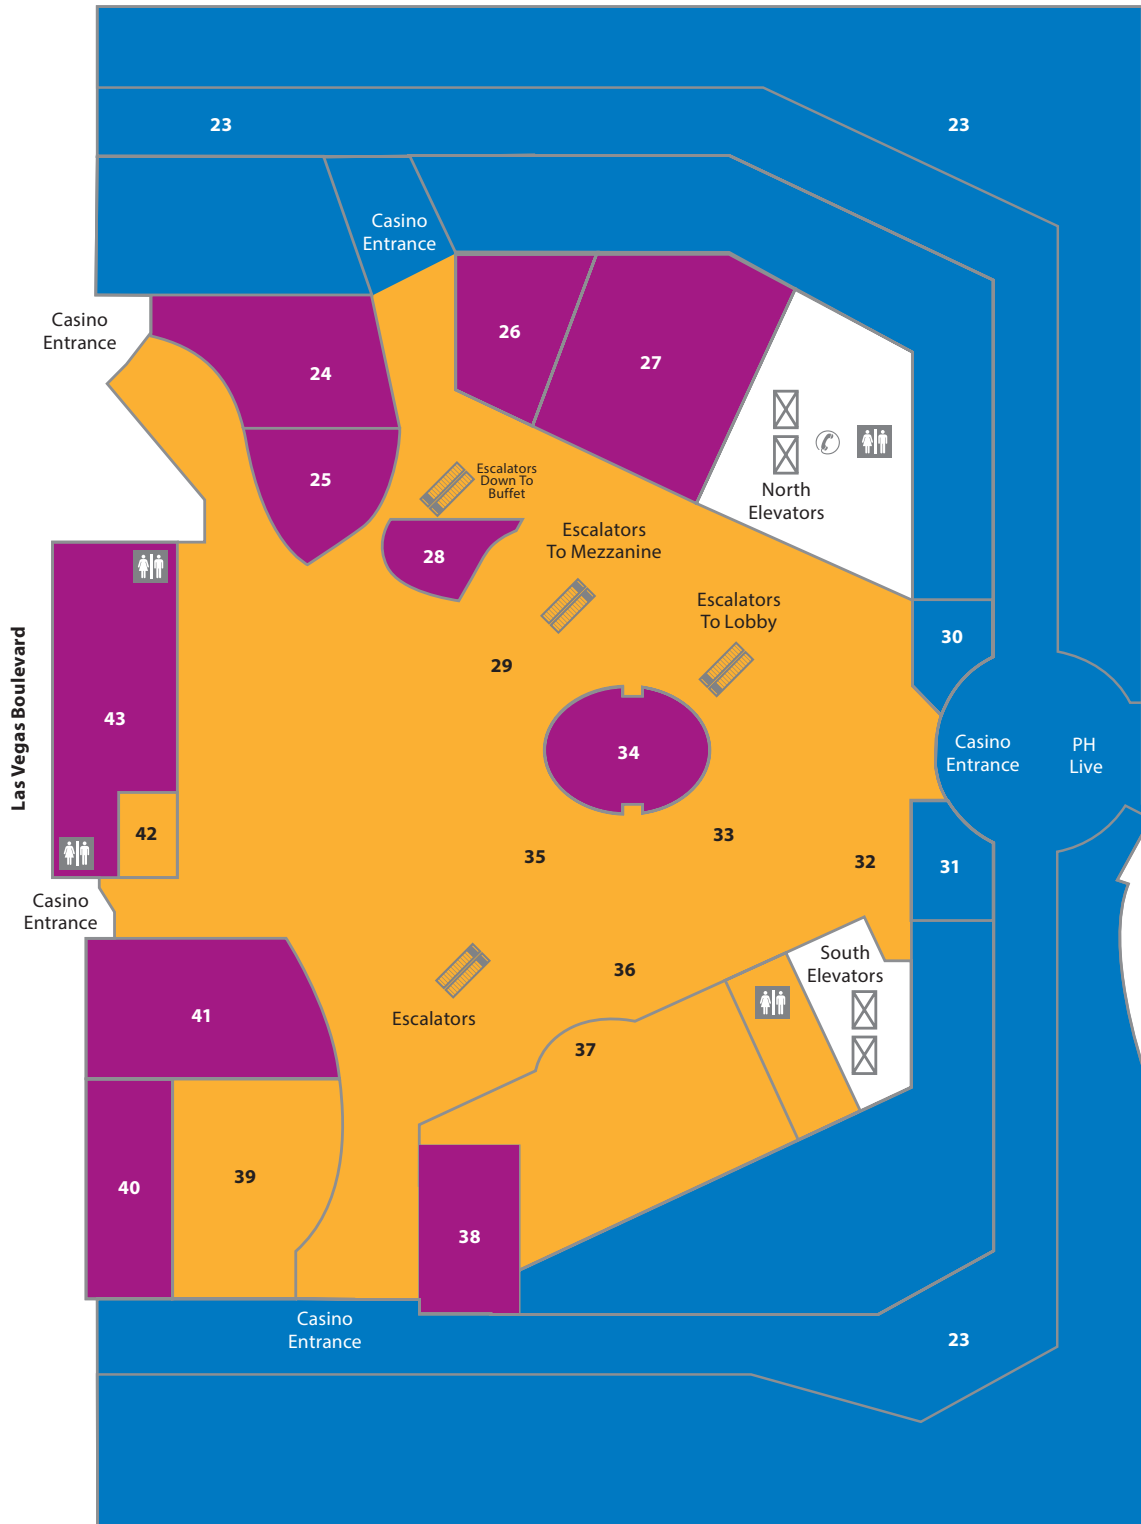

## LOBBY LEVEL

# CASINO LEVEL

## RESTAURANTS/BARS

5. Starbucks
10. Koi Restaurant and Lounge
11. Strip House
22. Gallery Nightclub
24. BurGR
25. EXTRA Lounge
26. Starbucks
27. Planet Dailies
28. Spice Market Buffet
34. Heart Bar
38. Earl of Sandwich
40. Pink's Hot Dogs
41. Yolös Mexican Grill
43. P.F. Chang's China Bistro

## CASINO

29. Main Casino
32. High Limit Slots
33. Poker Room
35. The Pleasure Pit
36. High Limit Tables
37. Cashier
39. The Playing Field Race And Sports Book & Lounge
42. Total Rewards