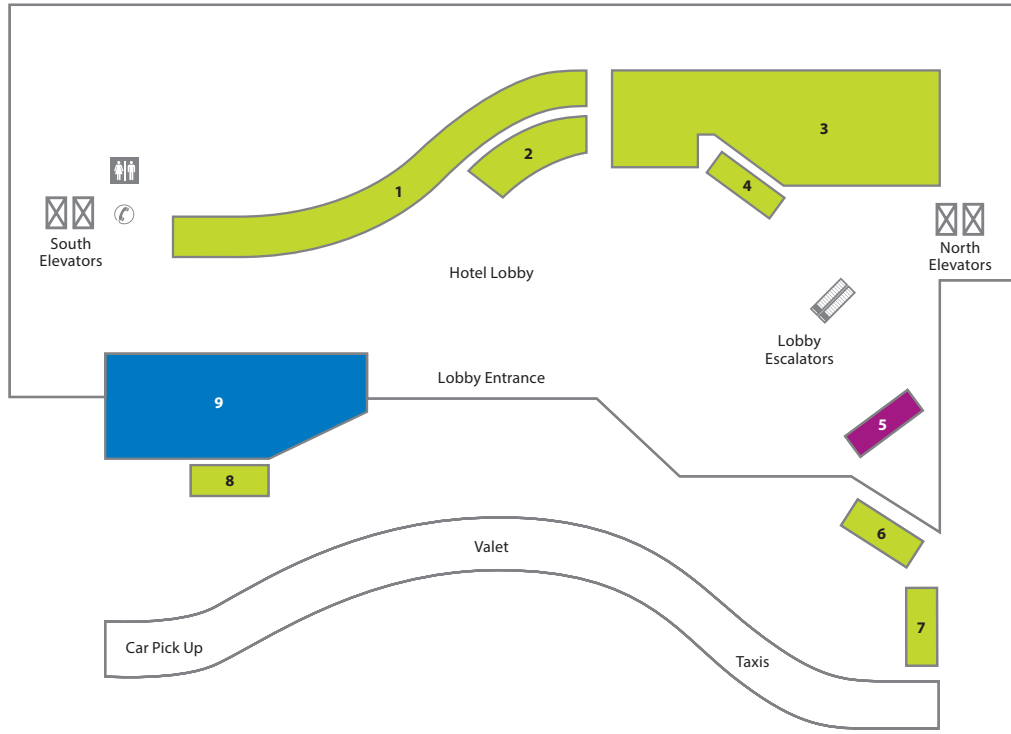

PLANET HOLLYWOOD

Property Map

LOBBY LEVEL